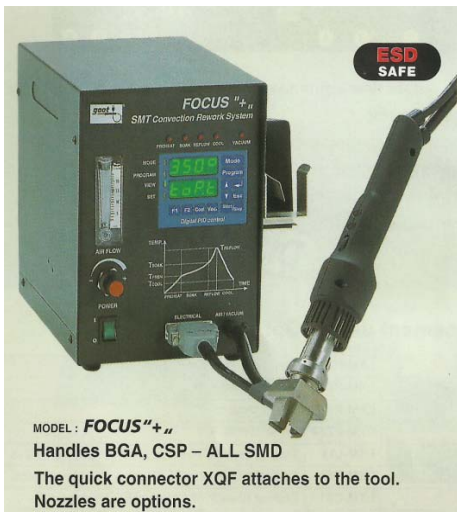

OPTIONAL NOZZLES

These nozzles are suitable for these GOOT XFC Hot air Stations:

Made in Japan