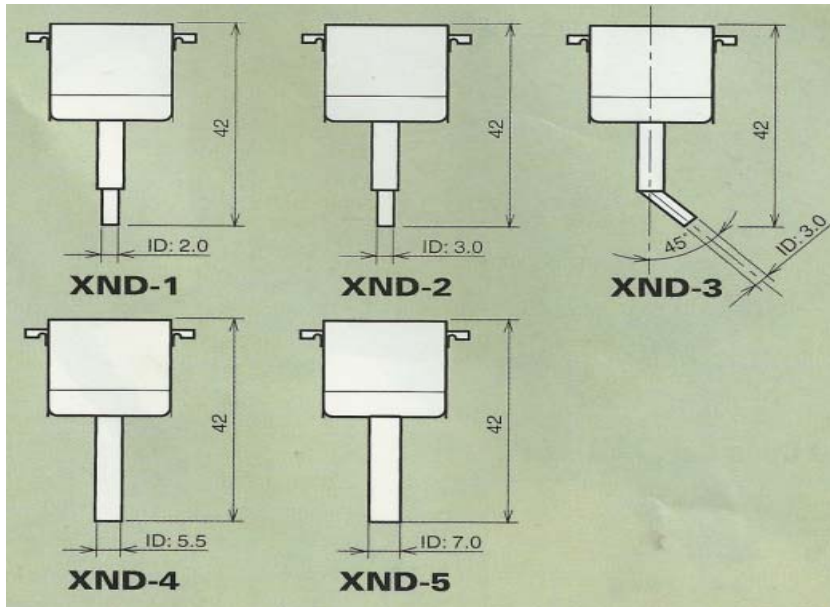

OPTIONAL NOZZLES

These nozzles are suitable for these GOOT XFC Hot air Stations:

Made in Japan